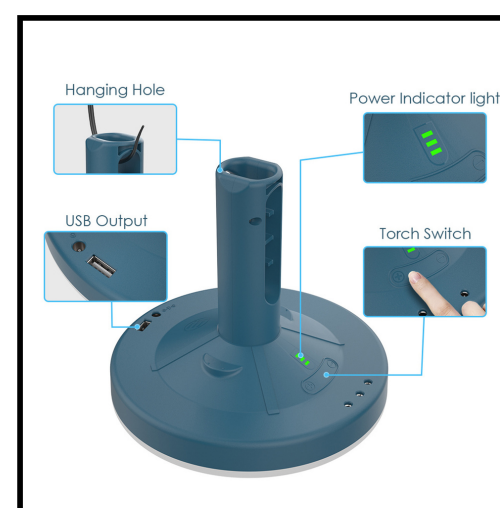

Lighting Performance

After one day charge	High	Medium	Low
Main lamp	210	80	32
2*secondary lamp	112	56	25
Run time (hours)	5.8	11	31
After the radio is fully charged			
Main lamp	210	80	32
2*secondary lamp	112	56	25
Run time (hours)	4.6	9	24