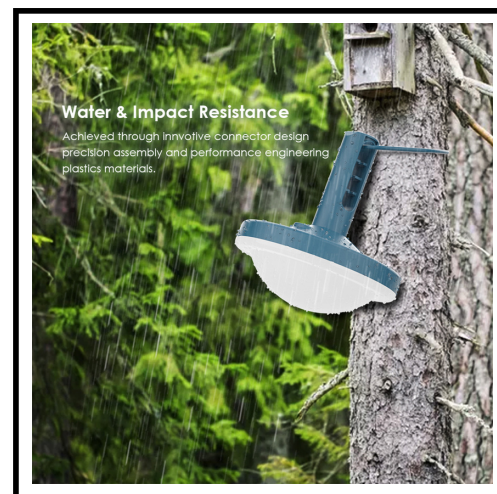

Lighting Performance

After one day charge	High	Medium	Low
Main lamp	210	80	32
2*secondary lamp	112	56	25
Run time (hours)	5.8	11	31
After the radio is fully charged			
Main lamp	210	80	32
2*secondary lamp	112	56	25
Run time (hours)	4.6	9	24